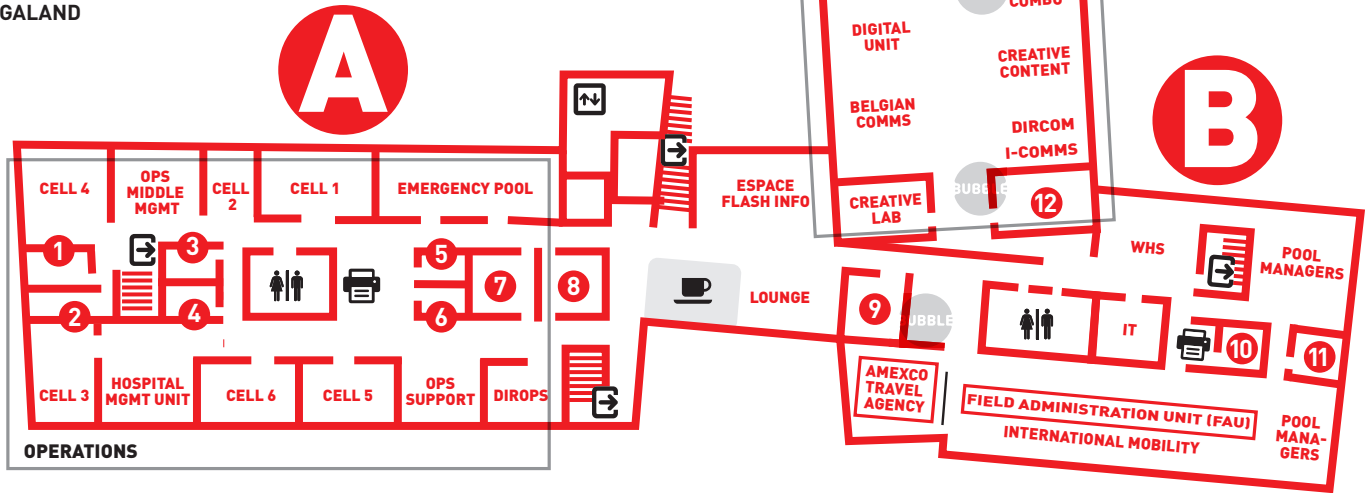

CANTEEN

ENTRANCE

BUBBLE

EVENING EXIT

FACILITIES

SECU

GUEST SERVICES

ROOMS

- ① LOKHA
- ② GORKA
- ③ AMBON
- ④ HABJALA
- ⑤ SOTNIKUM
- ⑥ GUIUAN
- ⑦ KHOST
- ⑧ MAZAR
- ⑨ TIMURGARA
- ⑩ ACEH
- ⑪ BAGH
- ⑫ NAGALAND

NOTES

.....

.....

.....

.....

.....

.....

.....

.....

.....

.....

1
FIRST FLOOR

ROOMS

- 1 MARTISSANT
- 2 RIO
- 3 MAADI
- 4 KAGURO
- 5 MISRATA
- 6 DAKORO
- 7 GROZNY
- 8 IRIBA
- 9 GORAZDE
- 10 DONETSK
- 11 KEMEROVO
- 12 CHOCÓ
- 13 KFARTEH
- 14 KUKEJ

NOTES