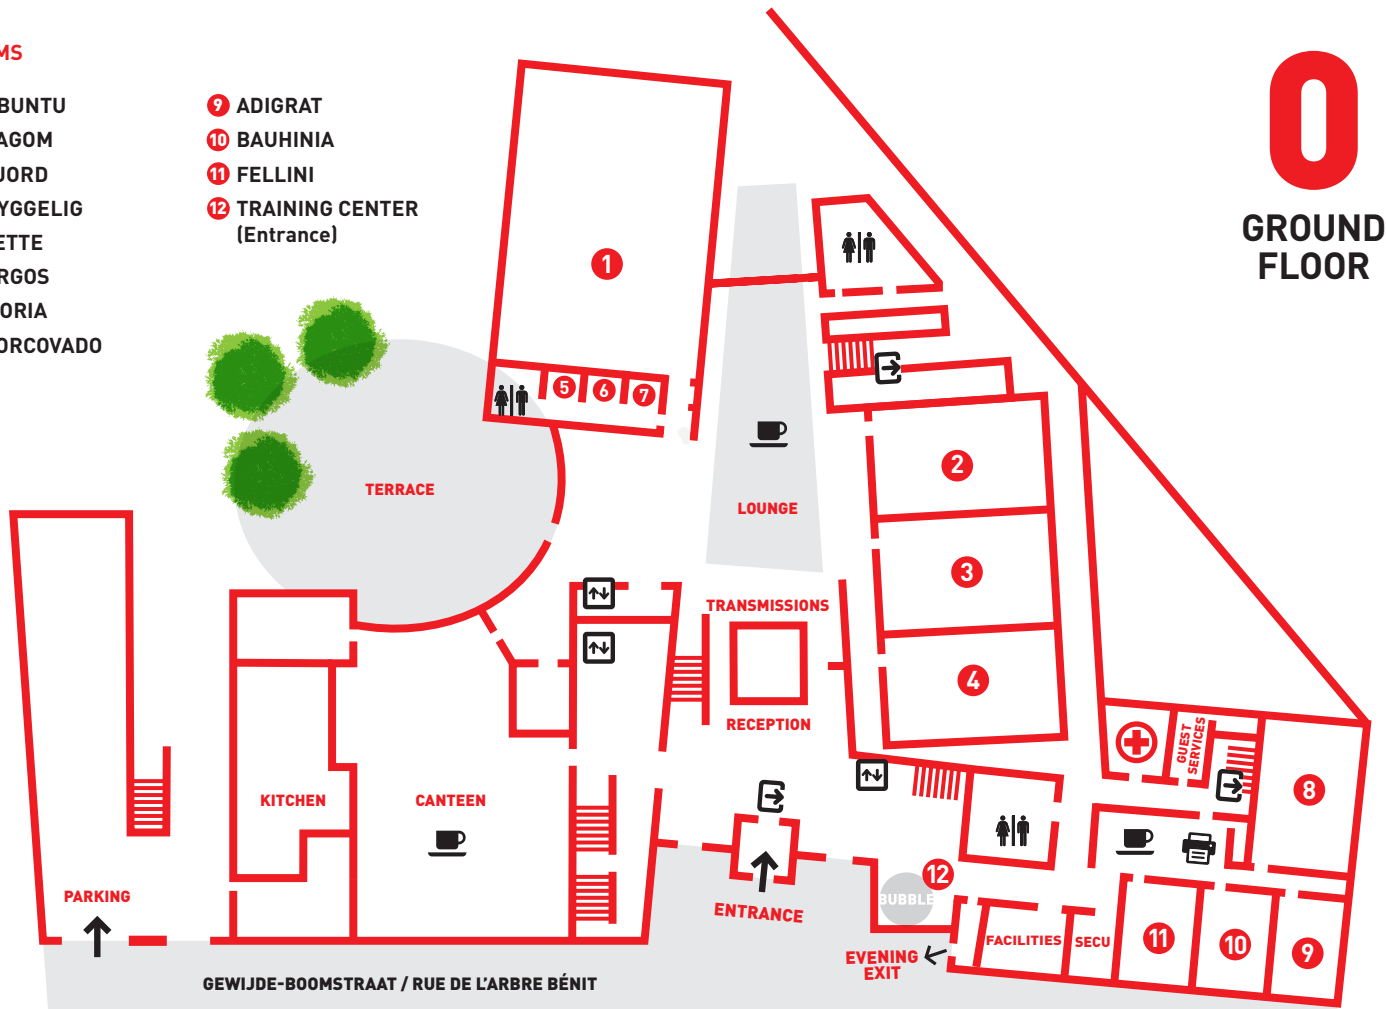

PLAN

WHO IS WHERE IN OCB XL? bit.ly/1xxkgYt

V8 - UPDATE MAY2019

ROOMS

- 1 UBUNTU
- 2 LAGOM
- 3 FJORD
- 4 HYGGE LIG
- 5 JETTE
- 6 ARGOS
- 7 MORIA
- 8 CORCOVADO
- 9 ADIGRAT
- 10 BAUHNIA
- 11 FELLINI
- 12 TRAINING CENTER (Entrance)

0

GROUND FLOOR

PARKING

GEWIJDE-BOOMSTRAAT / RUE DE L'ARBRE BÉNIT

LOUNGE

TRANSMISSIONS

RECEPTION

KITCHEN

CANTEEN

ENTRANCE

BUBBLE

EVENING EXIT

FACILITIES

SECU

GUEST SERVICES

ROOMS

- ① LOKHA
- ② GORKA
- ③ AMBON
- ④ HABJALA
- ⑤ SOTNIKUM
- ⑥ GUIUAN
- ⑦ KHOST
- ⑧ MAZAR
- ⑨ TIMURGARA
- ⑩ ACEH
- ⑪ BAGH
- ⑫ NAGALAND

NOTES

.....

.....

.....

.....

.....

.....