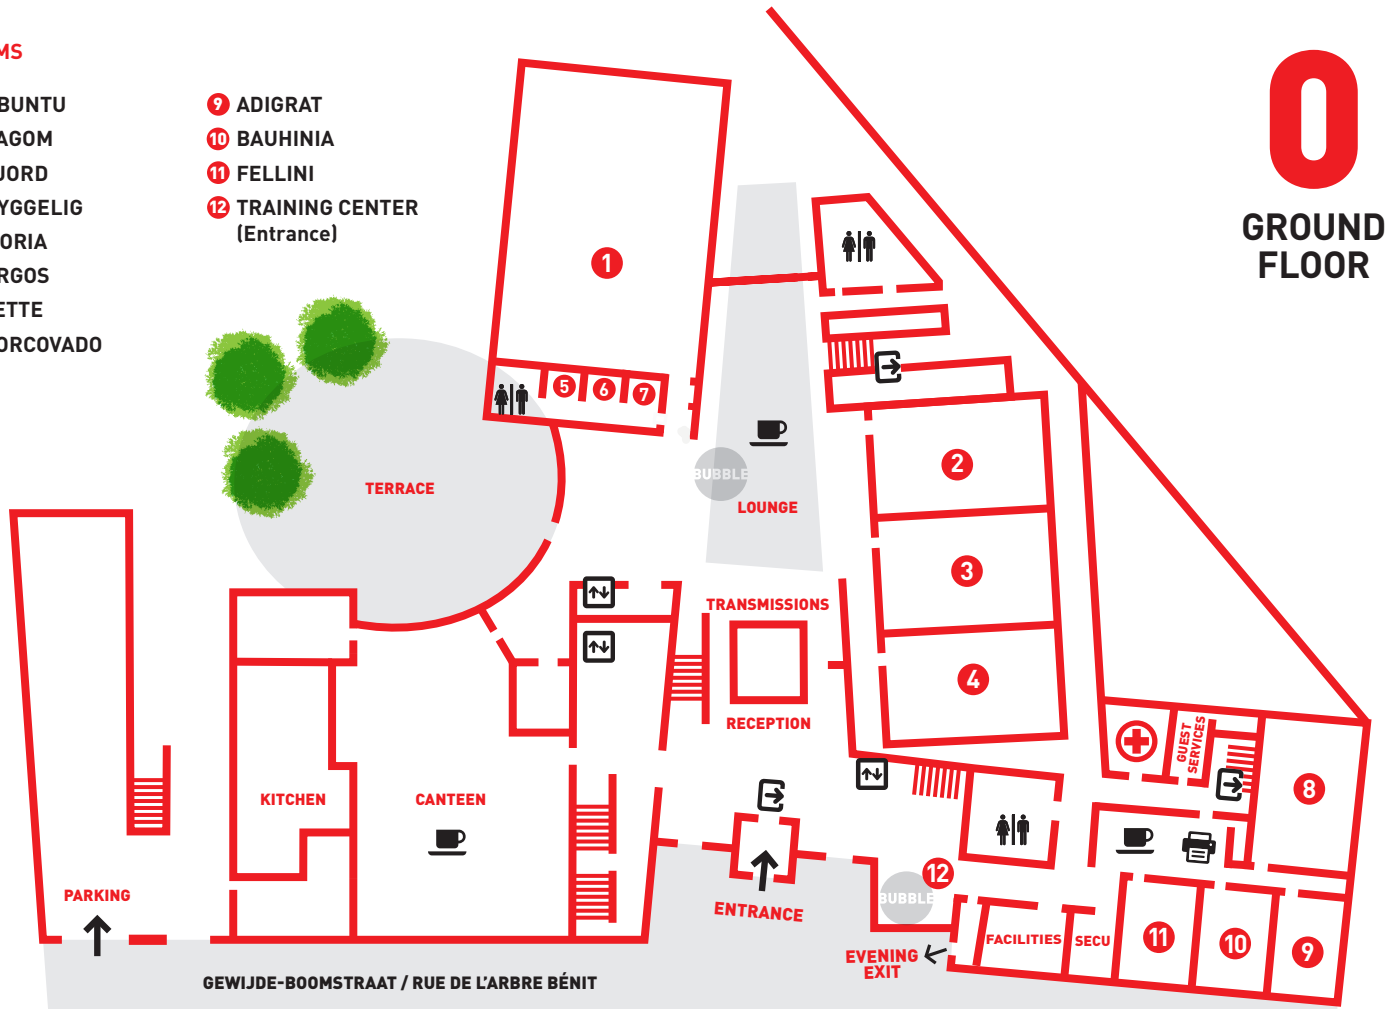

PLAN

WHO IS WHERE IN OCB XL? bit.ly/1xxkgYt

V9 - UPDATE JAN2020

ROOMS

- 1 UBUNTU
- 2 LAGOM
- 3 FJORD
- 4 HYGCELIG
- 5 MORIA
- 6 ARGOS
- 7 JETTE
- 8 CORCOVADO
- 9 ADIGRAT
- 10 BAUHNIA
- 11 FELLINI
- 12 TRAINING CENTER (Entrance)

0

GROUND FLOOR

ROOMS

- 1 GORKA
- 2 (STORAGE)
- 3 AMBON
- 4 HALABJA
- 5 SOTNIKUM
- 6 GUIUAN
- 7 KHOST
- 8 MAZAR
- 9 TIMURGARA
- 10 ACEH
- 11 BAGH
- 12 NAGALAND

NOTES

.....

.....

.....

.....

.....

.....

.....

.....

.....

.....

1
FIRST FLOOR

ROOMS

- 1 MARTISSANT
- 2 RIO
- 3 MAADI
- 4 KAGURO
- 5 MISRATA
- 6 DAKORO
- 7 GROZNY
- 8 IRIBA
- 9 GORAZDE
- 10 DONETSK
- 11 KEMEROVO
- 12 CHOCÓ
- 13 KFARTEH
- 14 KUKEJ

NOTES

.....

.....

.....

.....

.....